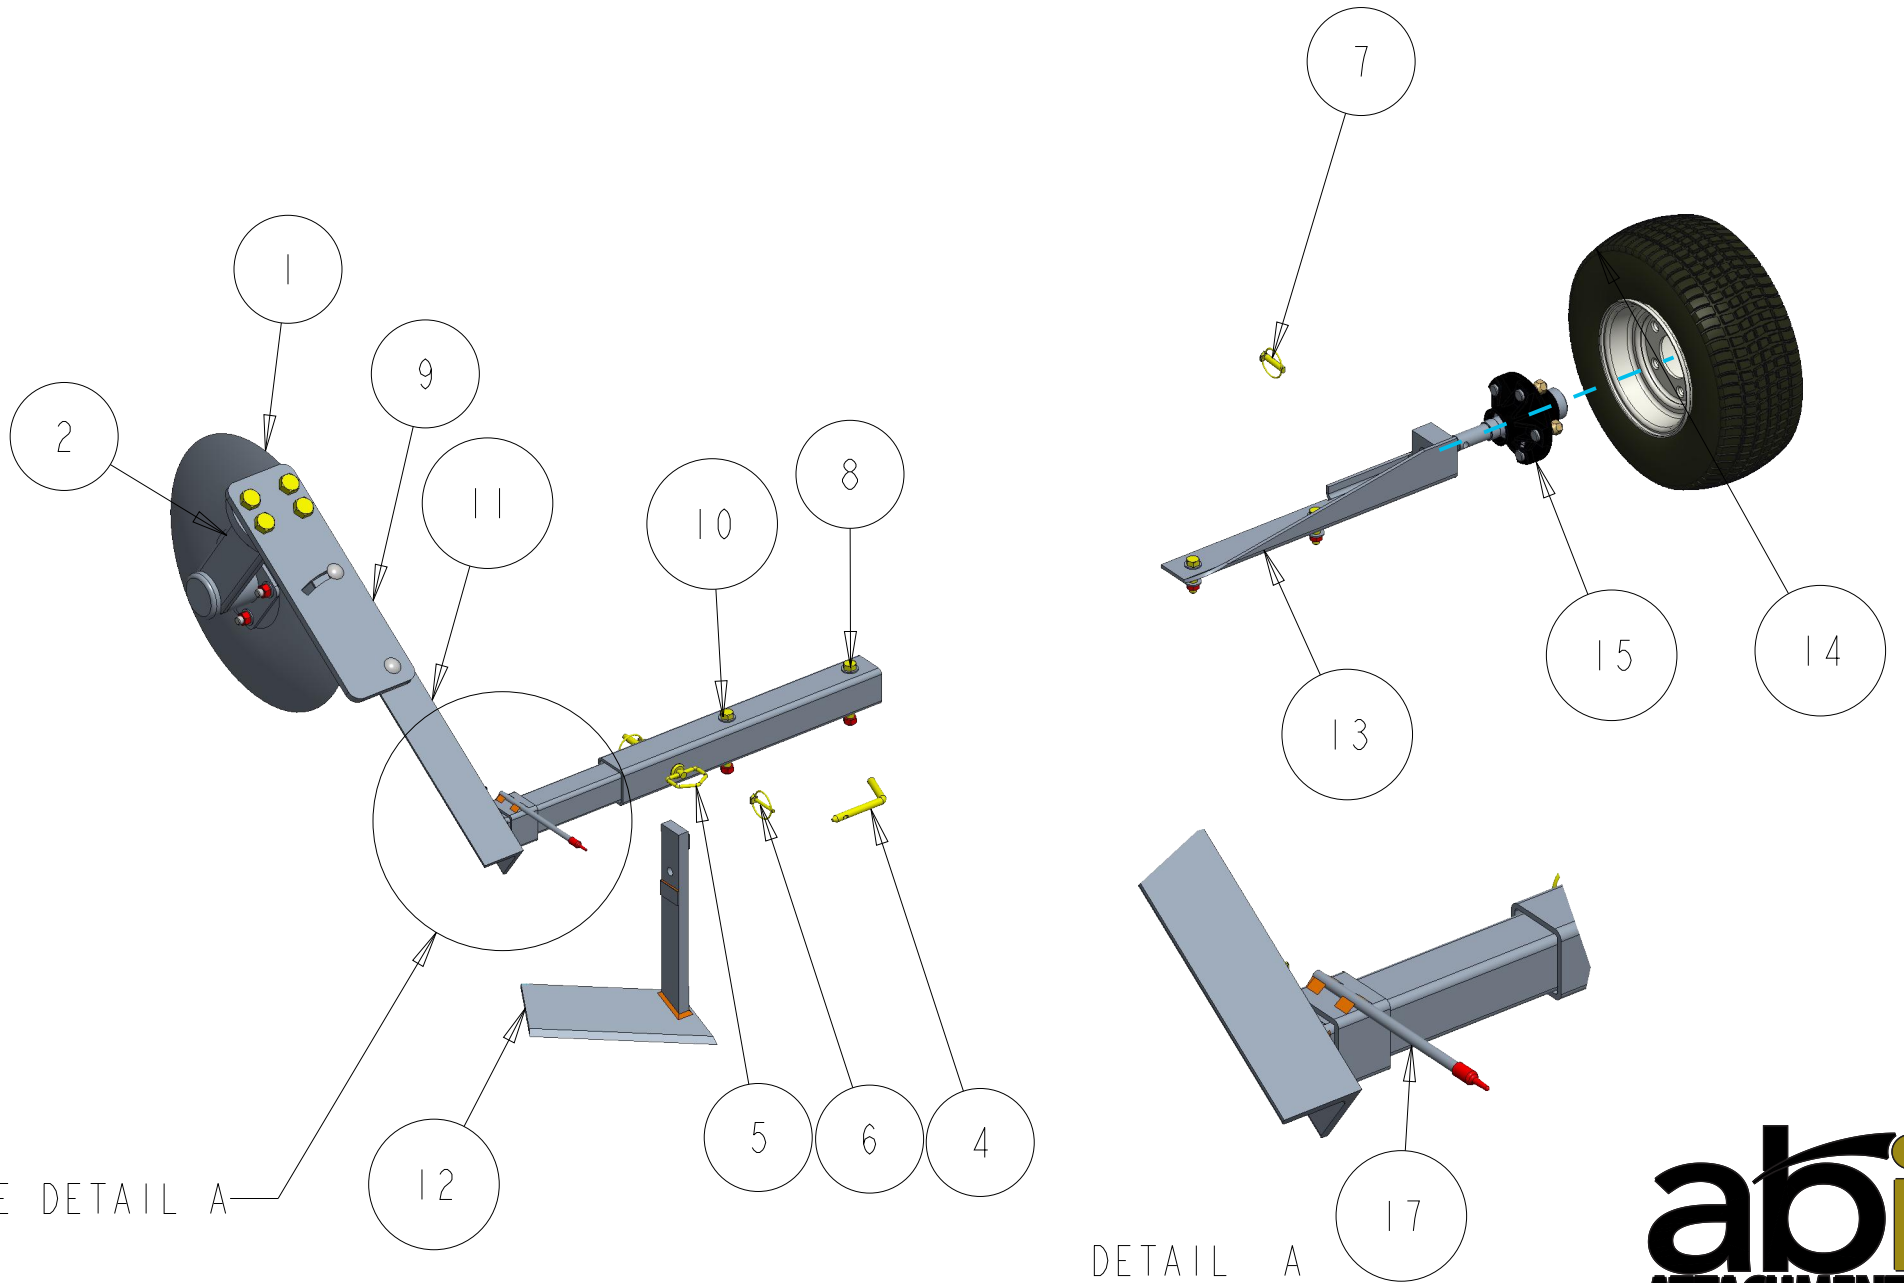

PRODUCT INSTRUCTION SHEET

EDGER ATTACHMENT Z-23

DETAIL A
SCALE 0.170

www.abiattachments.com
877-788-7253

CREATOR	DATE	REVISION
DAB	7/12/19	A
DAB	3/13/2020	B

PN 10-10843

PG 1 OF 3

SEE DETAIL A

PRODUCT INSTRUCTION SHEET

EDGER ATTACHMENT Z-23

ITEM	PART #	DESCRIPTION	QTY
1	10-10349	DISK:18" CONCAVE:4 ON 5 BOLTS	1
2	10-10350	ARM:DISK MNT WITH BRNG:11"	1
3	10-10843	INSTRUCTION SHEET: ABI FORCE Z-23 EDGER ATTACHMENT	1
4	10-20221	BENT PIN:1/2"X3.5":ZINC	1
5	10-20230	HITCH PIN:1/2" X 5":ZINC	1
6	10-20232	LYNCH PIN:1/4"X1.25":ZINC	2
7	10-20233	LYNCH PIN:7/16"X1.25":ZINC	1
8	10-20336	HARDWARE KIT: EDGER: Z23	1
9	10-30624	PLATE:BLADE MOUNT:FORCE EDGER	1
10	10-30631	TUBE:BLADE MNT:FORCE EDGER	1
11	10-40172	WLDMT:BLADE MNT:FORCE EDGER	1
12	10-40245	WLDMT: EDGER CLEAN UP	1
13	10-40311	WLDMT: TIRE MOUNT: EDGER	1
14	10-60006	TIRE:16.5x6.50x8 TURF:5 ON 4.5 WH OFFSET RIM	1
15	10-60058	HUB ASM:5 ON 4.5":1" ID BRNG	1
16	10-80022	BOX:FORCE EDGER	1
17	10-90518	ASM: SIGHT GAGE: Z-23 EDGER: ARM MOUNT	1

www.abiattachments.com
877-788-7253

CREATOR	DATE	REVISION
DAB	7/12/19	A
DAB	3/13/2020	B

PN 10-10843

PG 2 OF 3

PRODUCT INSTRUCTION SHEET

EDGER ATTACHMENT Z-23

CREATOR	DATE	REVISION
DAB	7/12/19	A
DAB	3/13/2020	B
DAB	3/31/2021	C