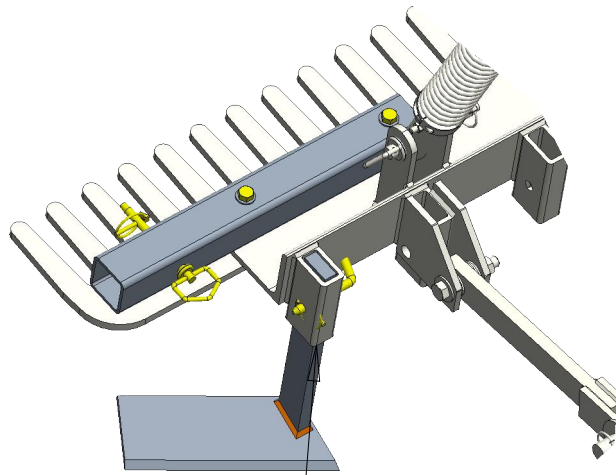

PRODUCT INSTRUCTION SHEET

EDGER ATTACHMENT Z-23

ITEM	PART #	DESCRIPTION	QTY
1	10-10349	DISK:18" CONCAVE:4 ON 5 BOLTS	1
2	10-10350	ARM:DISK MNT WITH BRNG:11"	1
3	10-10843	INSTRUCTION SHEET: ABI FORCE Z-23 EDGER ATTACHMENT	1
4	10-20221	BENT PIN:1/2"X3.5":ZINC	1
5	10-20230	HITCH PIN:1/2" X 5":ZINC	1
6	10-20232	LYNCH PIN:1/4"X1.25":ZINC	2
7	10-20233	LYNCH PIN:7/16"X1.25":ZINC	1
8	10-20336	HARDWARE KIT: EDGER: Z23	1
9	10-30624	PLATE:BLADE MOUNT:FORCE EDGER	1
10	10-30631	TUBE:BLADE MNT:FORCE EDGER	1
11	10-40172	WLDMT:BLADE MNT:FORCE EDGER	1
12	10-40245	WLDMT: EDGER CLEAN UP	1
13	10-40311	WLDMT: TIRE MOUNT: EDGER	1
14	10-60006	TIRE:16.5x6.50x8 TURF:5 ON 4.5 WH OFFSET RIM	1
15	10-60058	HUB ASM:5 ON 4.5":1" ID BRNG	1
16	10-80022	BOX:FORCE EDGER	1
17	10-90518	ASM: SIGHT GAGE: Z-23 EDGER: ARM MOUNT	1

www.abiattachments.com
877-788-7253

CREATOR	DATE	REVISION
DAB	7/12/19	A
DAB	3/13/2020	B

PN 10-10843

PG 2 OF 3

PRODUCT INSTRUCTION SHEET

EDGER ATTACHMENT Z-23

CREATOR	DATE	REVISION
DAB	7/12/19	A
DAB	3/13/2020	B
DAB	3/31/2021	C