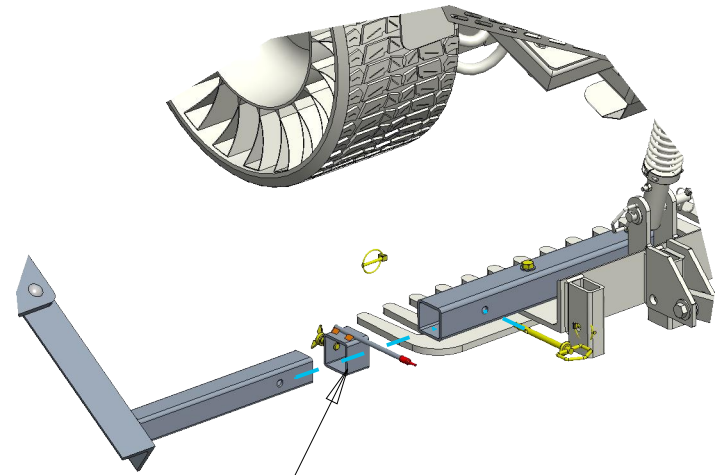

PRODUCT INSTRUCTION SHEET

EDGER ATTACHMENT Z-23

ITEM	PART #	DESCRIPTION	QTY
1	10-10349	DISK:18" CONCAVE:4 ON 5 BOLTS	1
2	10-10350	ARM:DISK MNT WITH BRNG:11"	1
3	10-10843	INSTRUCTION SHEET: ABI FORCE Z-23 EDGER ATTACHMENT	1
4	10-20221	BENT PIN:1/2"X3.5":ZINC	1
5	10-20230	HITCH PIN:1/2" X 5":ZINC	1
6	10-20232	LYNCH PIN:1/4"X1.25":ZINC	2
7	10-20233	LYNCH PIN:7/16"X1.25":ZINC	1
8	10-20336	HARDWARE KIT: EDGER: Z23	1
9	10-30624	PLATE:BLADE MOUNT:FORCE EDGER	1
10	10-30631	TUBE:BLADE MNT:FORCE EDGER	1
11	10-40172	WLDMT:BLADE MNT:FORCE EDGER	1
12	10-40245	WLDMT: EDGER CLEAN UP	1
13	10-40311	WLDMT: TIRE MOUNT: EDGER	1
14	10-60006	TIRE:16.5x6.50x8 TURF:5 ON 4.5 WH OFFSET RIM	1
15	10-60058	HUB ASM:5 ON 4.5":1" ID BRNG	1
16	10-80022	BOX:FORCE EDGER	1
17	10-90518	ASM: SIGHT GAGE: Z-23 EDGER: ARM MOUNT	1

www.abiattachments.com
877-788-7253

CREATOR	DATE	REVISION
DAB	7/12/19	A
DAB	3/13/2020	B

PN 10-10843

PG 2 OF 3

PRODUCT INSTRUCTION SHEET

EDGER ATTACHMENT Z-23

CREATOR	DATE	REVISION
DAB	7/12/19	A
DAB	3/13/2020	B
DAB	3/31/2021	C