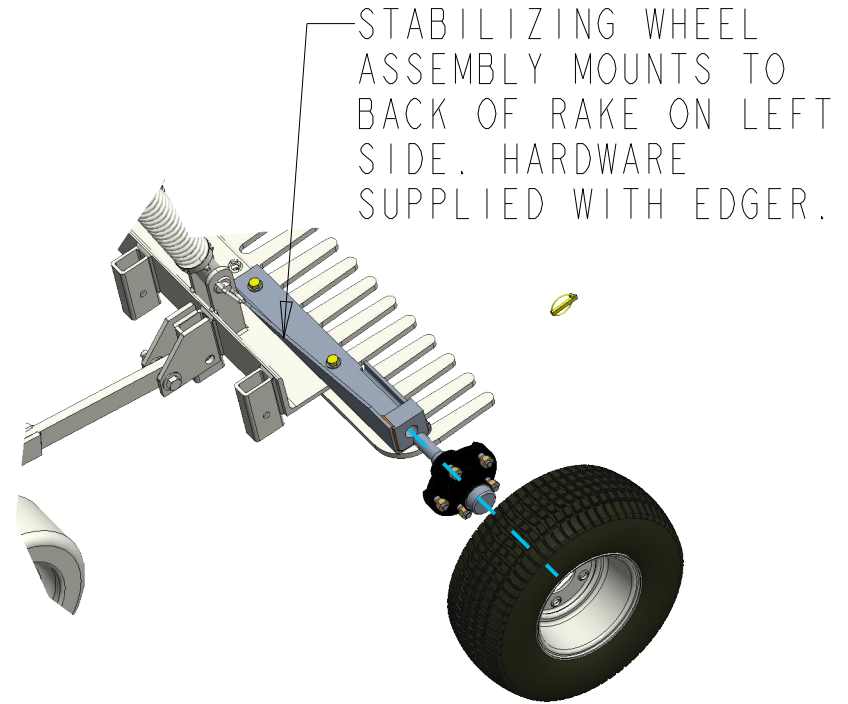

PRODUCT INSTRUCTION SHEET

EDGER ATTACHMENT Z-23

ITEM	PART #	DESCRIPTION	QTY
1	10-10349	DISK:18" CONCAVE:4 ON 5 BOLTS	1
2	10-10350	ARM:DISK MNT WITH BRNG:11"	1
3	10-10843	INSTRUCTION SHEET: ABI FORCE Z-23 EDGER ATTACHMENT	1
4	10-20221	BENT PIN:1/2"X3.5":ZINC	1
5	10-20230	HITCH PIN:1/2" X 5":ZINC	1
6	10-20232	LYNCH PIN:1/4"X1.25":ZINC	2
7	10-20233	LYNCH PIN:7/16"X1.25":ZINC	1
8	10-20336	HARDWARE KIT: EDGER: Z23	1
9	10-30624	PLATE:BLADE MOUNT:FORCE EDGER	1
10	10-30631	TUBE:BLADE MNT:FORCE EDGER	1
11	10-40172	WLDMT:BLADE MNT:FORCE EDGER	1
12	10-40245	WLDMT: EDGER CLEAN UP	1
13	10-40311	WLDMT: TIRE MOUNT: EDGER	1
14	10-60006	TIRE:16.5x6.50x8 TURF:5 ON 4.5 WH OFFSET RIM	1
15	10-60058	HUB ASM:5 ON 4.5":1" ID BRNG	1
16	10-80022	BOX:FORCE EDGER	1
17	10-90518	ASM: SIGHT GAGE: Z-23 EDGER: ARM MOUNT	1

www.abiattachments.com
877-788-7253

CREATOR	DATE	REVISION
DAB	7/12/19	A
DAB	3/13/2020	B

PN 10-10843

PG 2 OF 3

PRODUCT INSTRUCTION SHEET

EDGER ATTACHMENT Z-23

CREATOR	DATE	REVISION
DAB	7/12/19	A
DAB	3/13/2020	B
DAB	3/31/2021	C