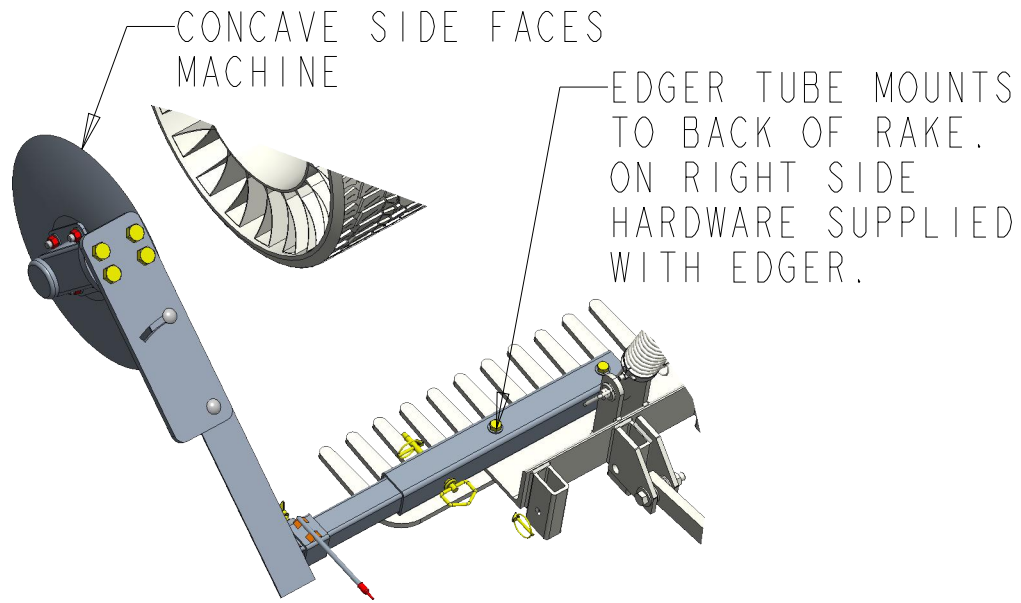

PRODUCT INSTRUCTION SHEET

EDGER ATTACHMENT Z-23

ITEM	PART #	DESCRIPTION	QTY
1	10-10349	DISK:18" CONCAVE:4 ON 5 BOLTS	1
2	10-10350	ARM:DISK MNT WITH BRNG:11"	1
3	10-10843	INSTRUCTION SHEET: ABI FORCE Z-23 EDGER ATTACHMENT	1
4	10-20221	BENT PIN:1/2"X3.5":ZINC	1
5	10-20230	HITCH PIN:1/2" X 5":ZINC	1
6	10-20232	LYNCH PIN:1/4"X1.25":ZINC	2
7	10-20233	LYNCH PIN:7/16"X1.25":ZINC	1
8	10-20336	HARDWARE KIT: EDGER: Z23	1
9	10-30624	PLATE:BLADE MOUNT:FORCE EDGER	1
10	10-30631	TUBE:BLADE MNT:FORCE EDGER	1
11	10-40172	WLDMT:BLADE MNT:FORCE EDGER	1
12	10-40245	WLDMT: EDGER CLEAN UP	1
13	10-40311	WLDMT: TIRE MOUNT: EDGER	1
14	10-60006	TIRE:16.5x6.50x8 TURF:5 ON 4.5 WH OFFSET RIM	1
15	10-60058	HUB ASM:5 ON 4.5":1" ID BRNG	1
16	10-80022	BOX:FORCE EDGER	1
17	10-90518	ASM: SIGHT GAGE: Z-23 EDGER: ARM MOUNT	1

www.abiattachments.com
877-788-7253

CREATOR	DATE	REVISION
DAB	7/12/19	A
DAB	3/13/2020	B

PN 10-10843

PG 2 OF 3

PRODUCT INSTRUCTION SHEET

EDGER ATTACHMENT Z-23

CREATOR	DATE	REVISION
DAB	7/12/19	A
DAB	3/13/2020	B
DAB	3/31/2021	C